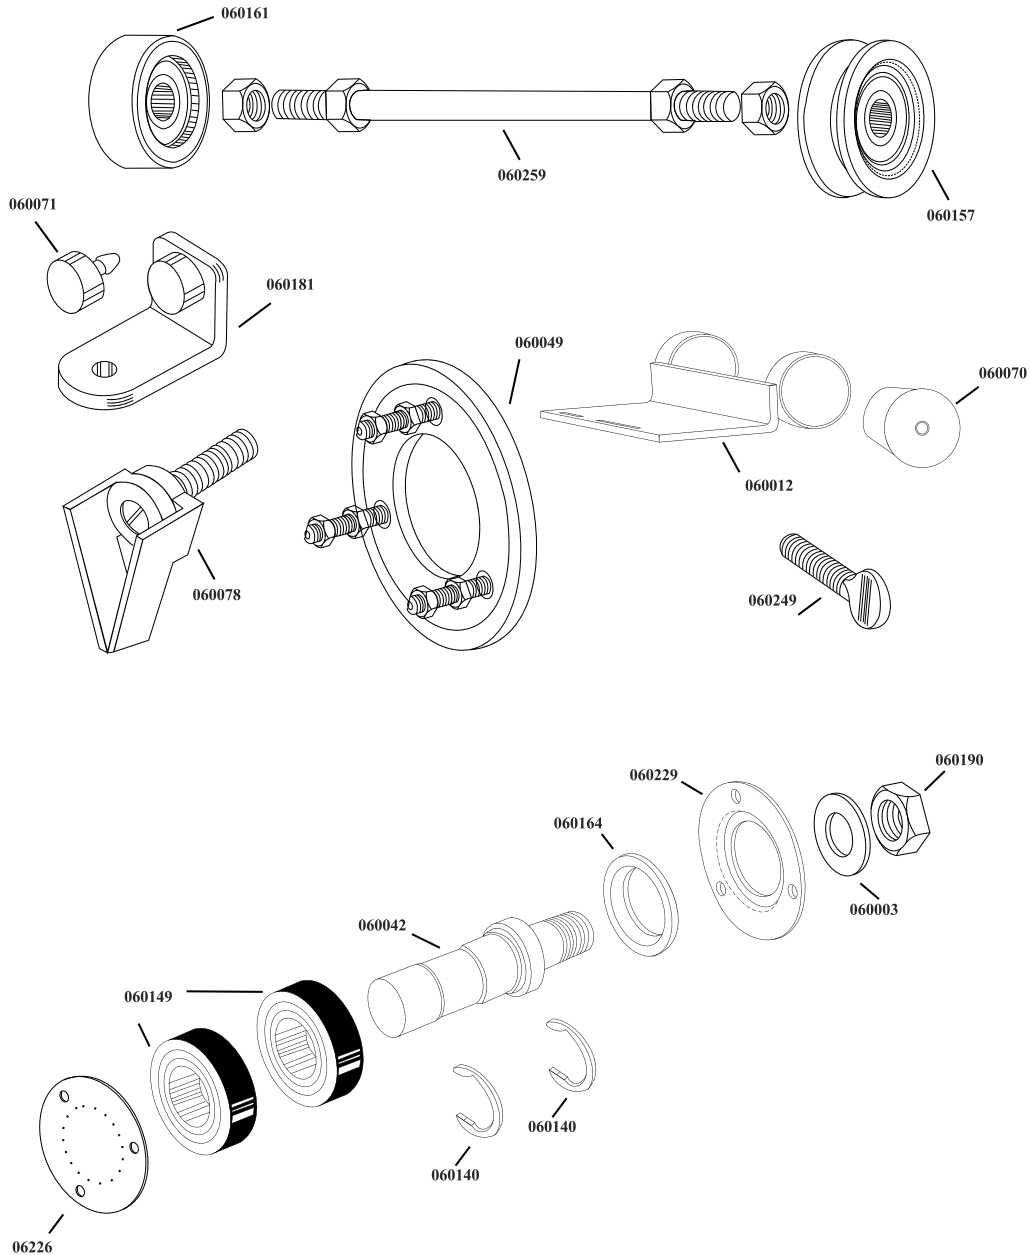

Parts Breakdown

Model BS-VE-3200-T 18943