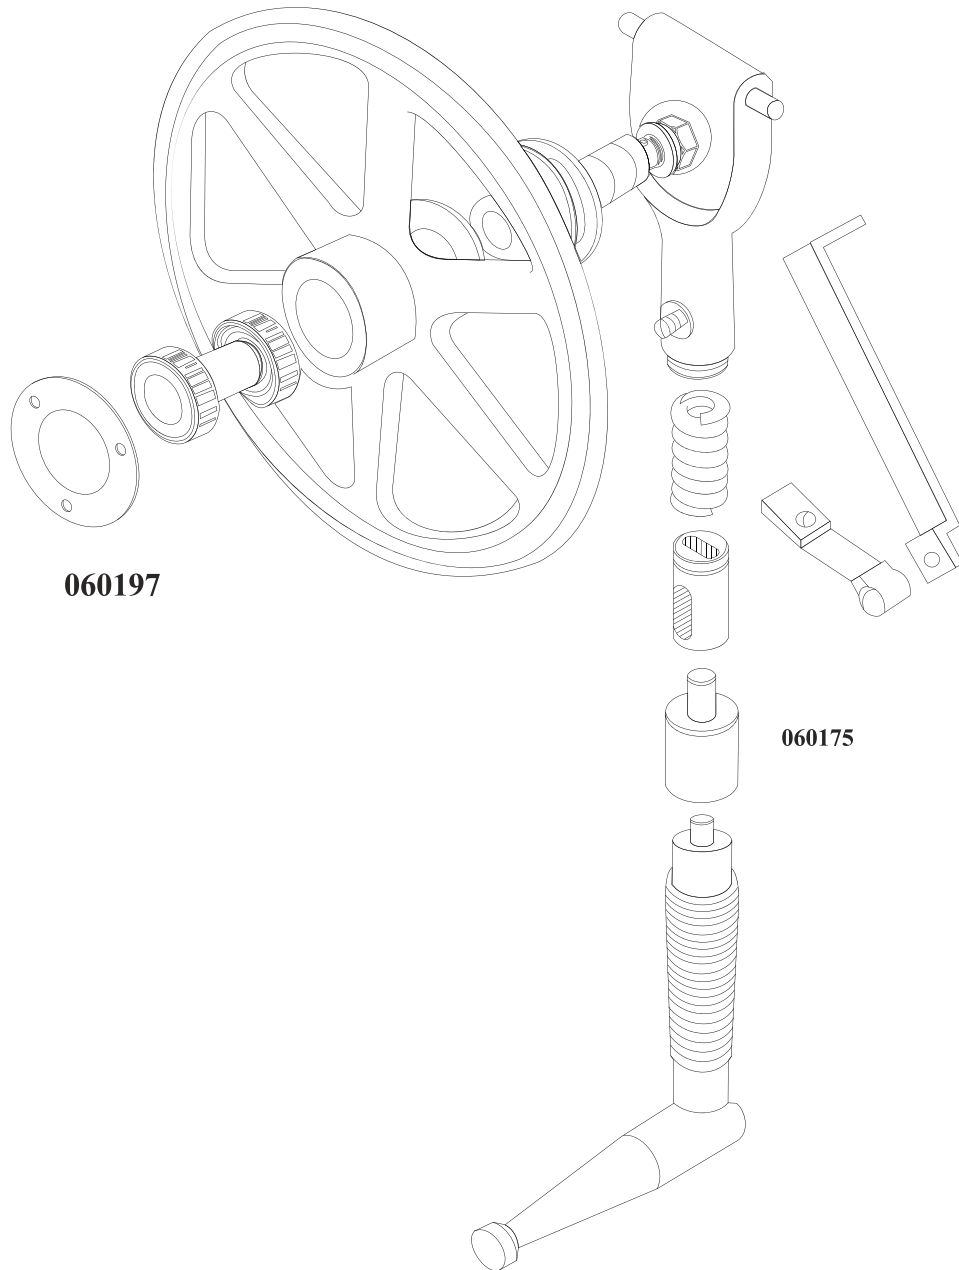

Parts Breakdown

Model BS-VE-3200-T 18943

Parts Breakdown

Model *BS-VE-3200-T* 18943

060098

060035

060019

Parts Breakdown

Model **BS-VE-3200-T** 18943

Parts Breakdown

Model BS-VE-3200-T 18943

Parts Breakdown

Model BS-VE-3200-T 18943

Parts Breakdown

Model BS-VE-3200-T 18943

Parts Breakdown