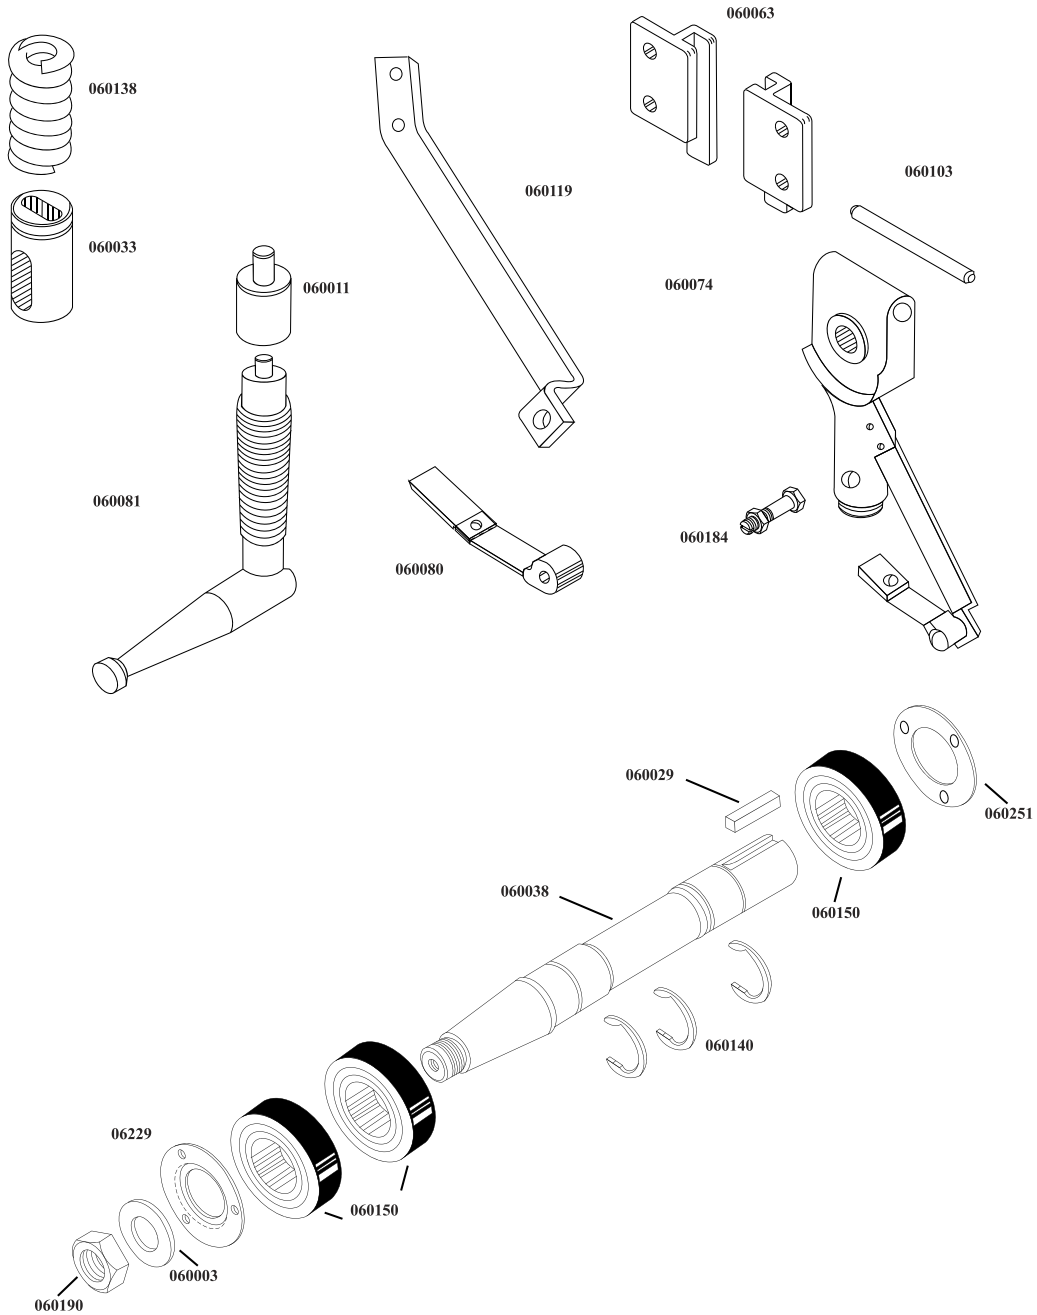

Parts Breakdown

Model BS-VE-3200-T 18943

Parts Breakdown

Model *BS-VE-3200-T* 18943

060098

060035

060019

Parts Breakdown

Model **BS-VE-3200-T** 18943

Parts Breakdown

Model BS-VE-3200-T 18943

Parts Breakdown

Model BS-VE-3200-T 18943

Parts Breakdown

Model BS-VE-3200-T 18943

Parts Breakdown