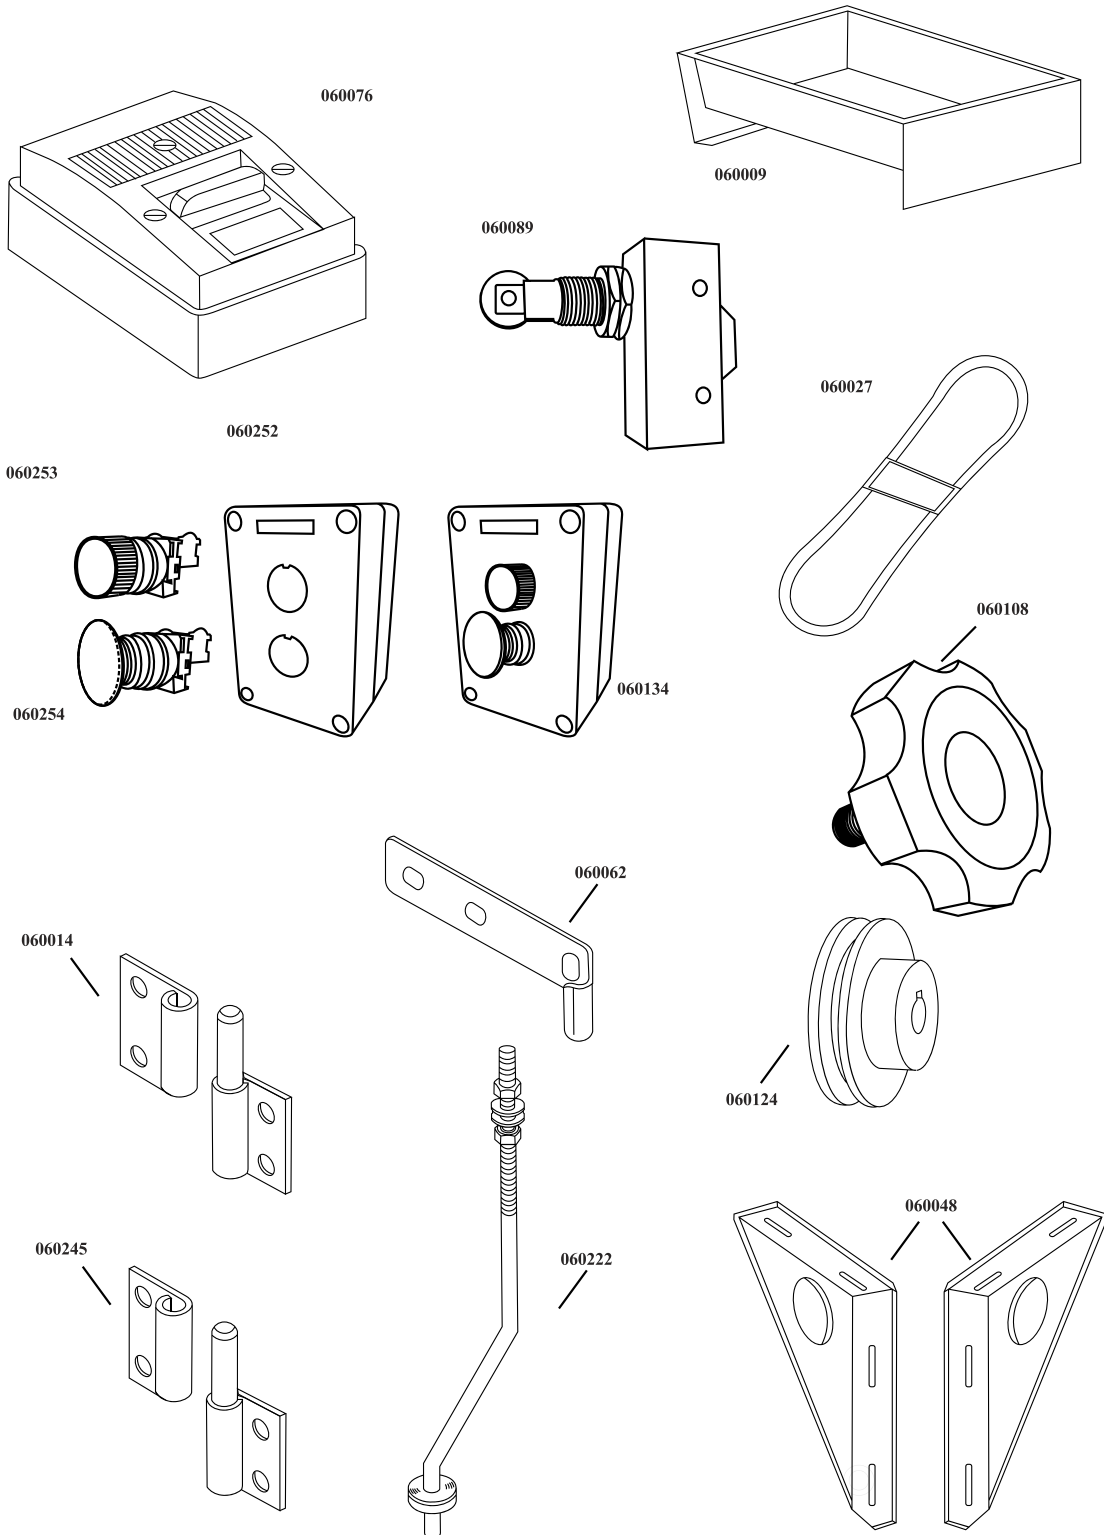

Parts Breakdown

Model BS-VE-3200-T 18943

Parts Breakdown

Model *BS-VE-3200-T* 18943

060098

060035

060019

Parts Breakdown

Model **BS-VE-3200-T** 18943

Parts Breakdown

Model BS-VE-3200-T 18943

Parts Breakdown

Model BS-VE-3200-T 18943

Parts Breakdown

Model BS-VE-3200-T 18943

Parts Breakdown